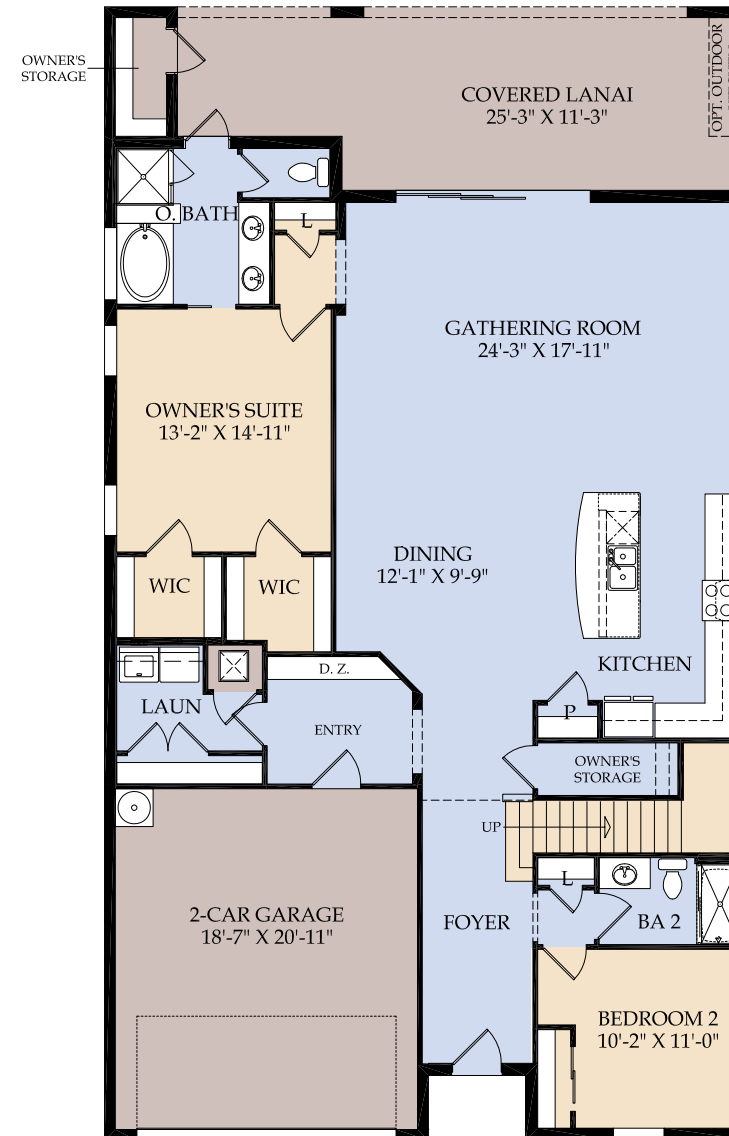

BAYMONT

VACATION HOME DESIGN

4,032 sq. ft. | 7 Bedrooms | 6 Full Bathrooms | 2-Car Garage | 50' Wide Home Site
 Owner's Storage | Private Pool & Courtyard with Covered Lanai | Loft | Owner's Suite on 1st Floor

Preliminary Design

Elevation A

Elevation B

Elevation C

Elevation D

FIRST FLOOR

SECOND FLOOR