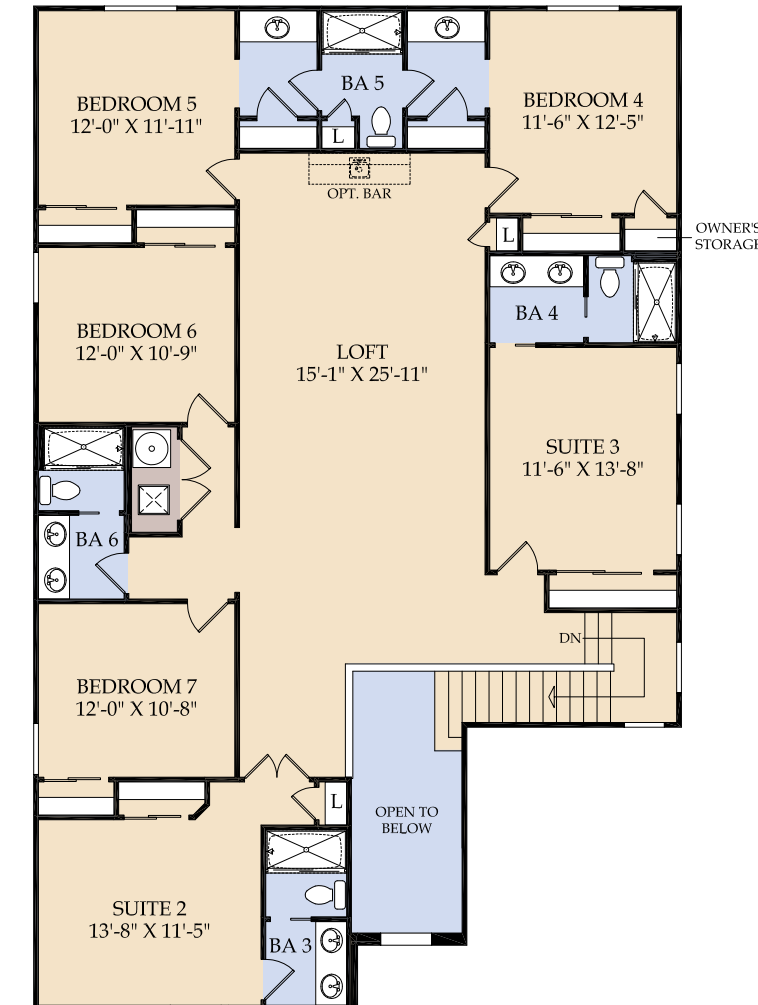

BAYMONT

VACATION HOME DESIGN

4,032 sq. ft. | 7 Bedrooms | 6 Full Bathrooms | 2-Car Garage | 50' Wide Home Site
 Owner's Storage | Private Pool & Courtyard with Covered Lanai | Loft | Owner's Suite on 1st Floor

Preliminary Design

Elevation A

Elevation B

Elevation C

Elevation D

FIRST FLOOR

SECOND FLOOR